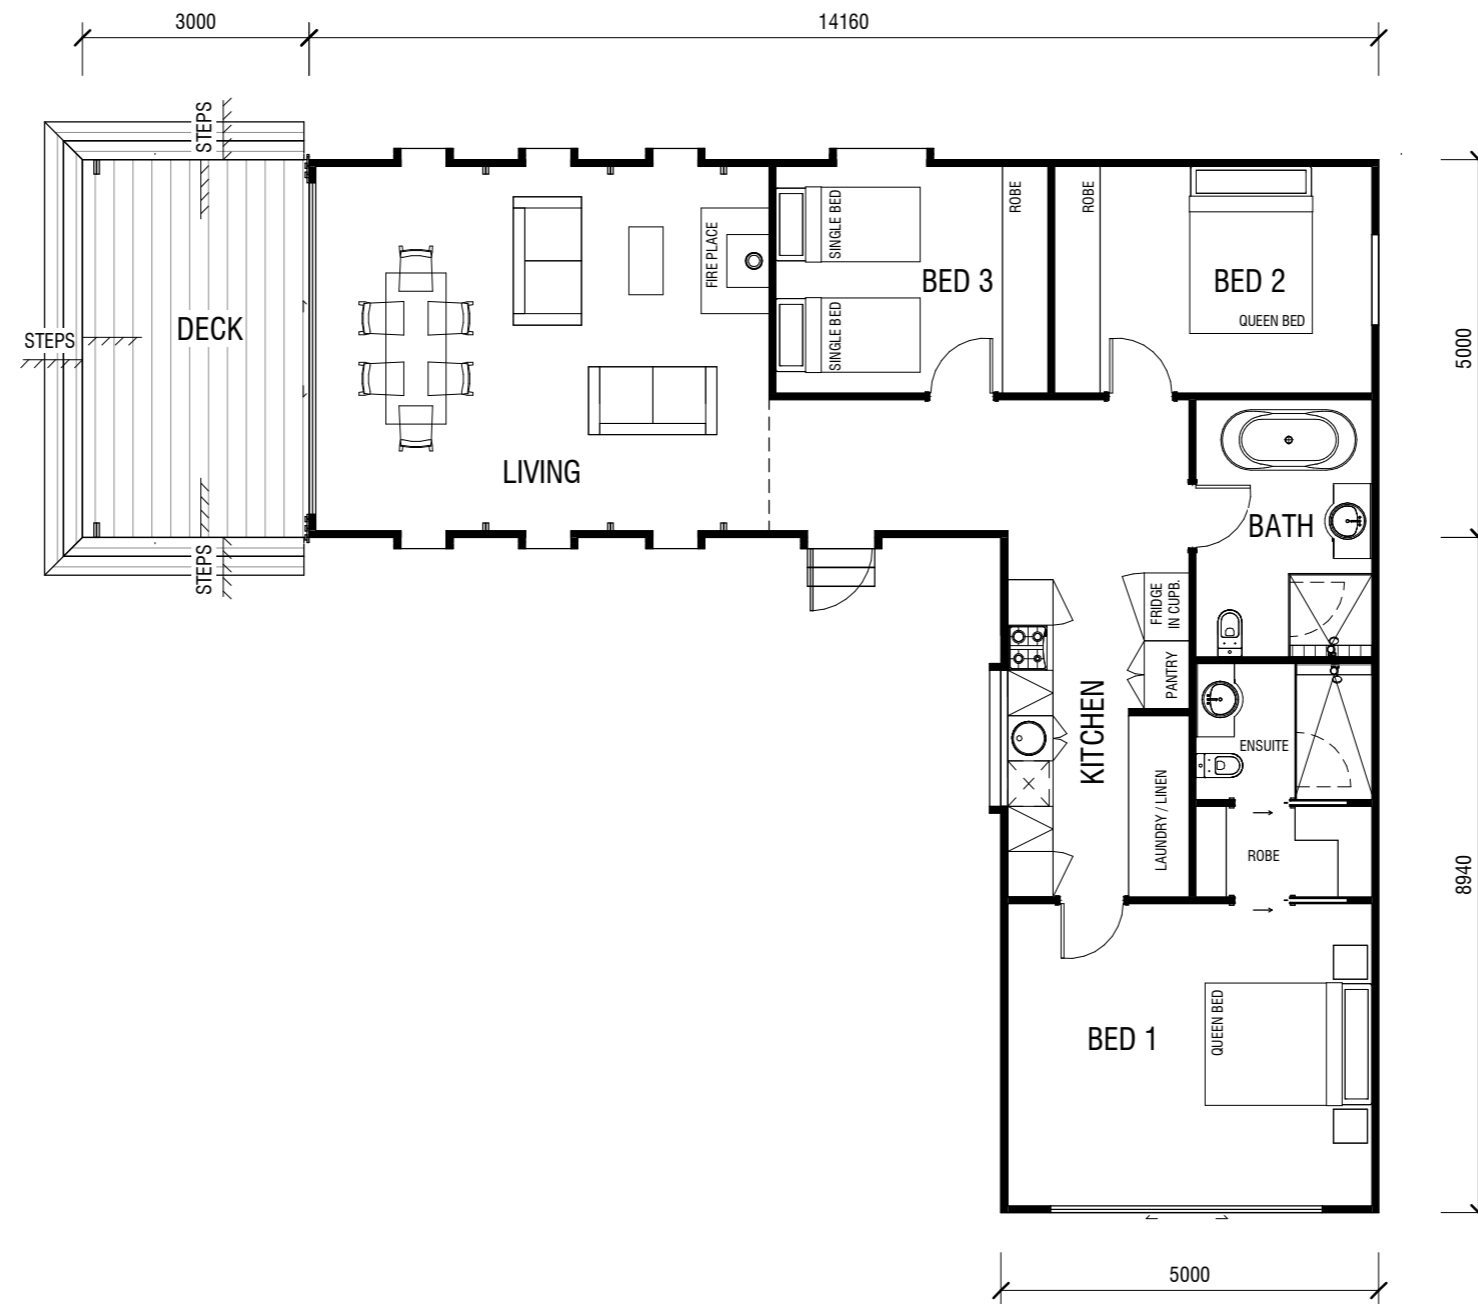

3 BEDROOM FLOOR PLAN - TYPE 1

1 : 100

HABITABLE: 80.75m²

DECK: 15.0m²

TOTAL: 95.75m²

3 BEDROOM FLOOR PLAN - TYPE 2

1 : 100

HABITABLE: 115.6m²
 DECK: 15.0m²
 TOTAL: 130.6m²